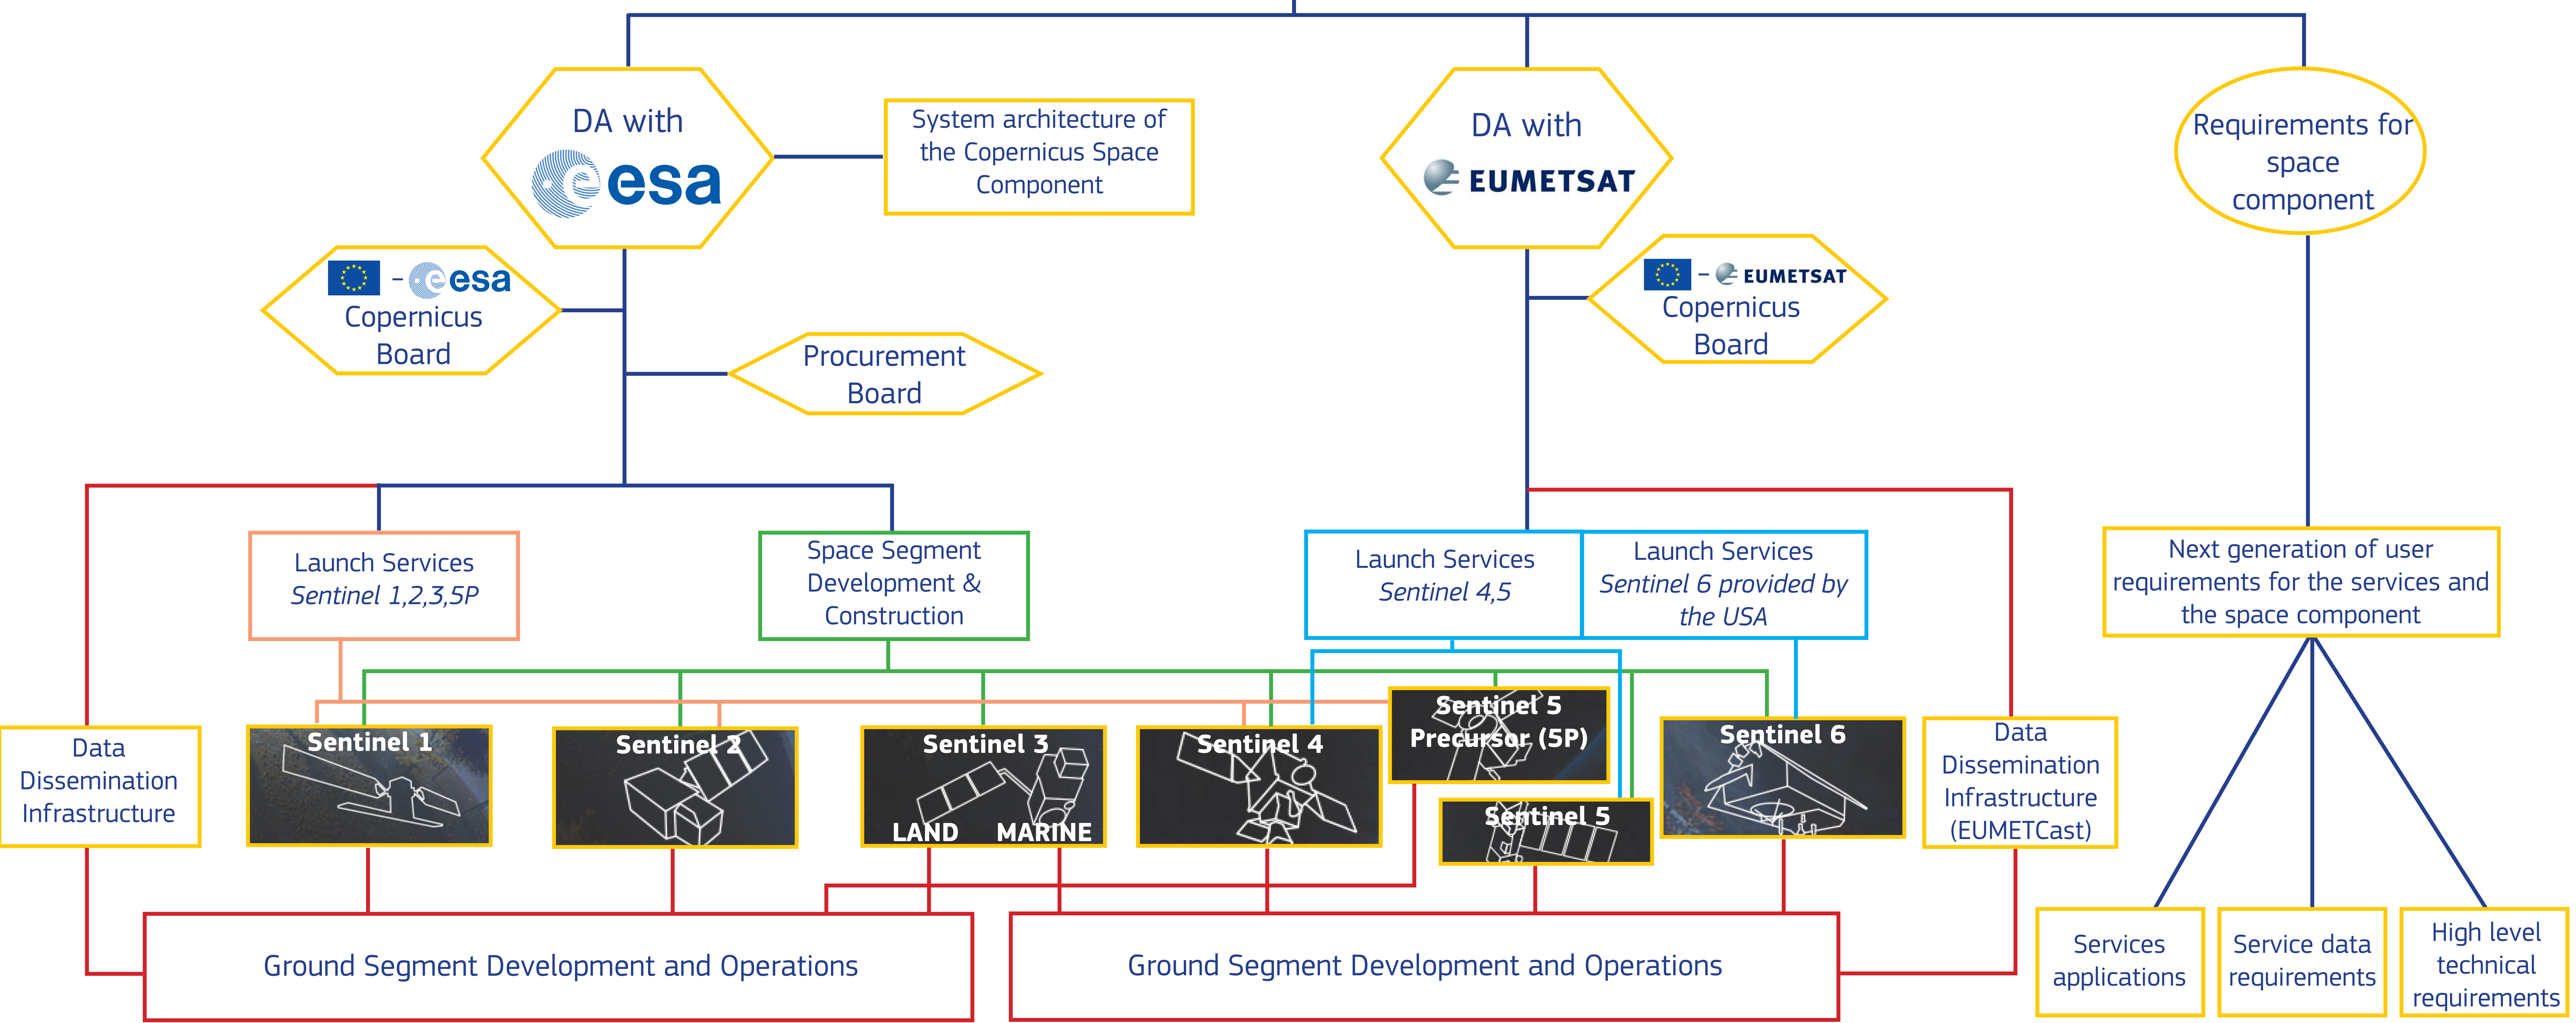

# Copernicus Programme

Europe's eyes on Earth

# Copernicus Space Component

**Legend:**

Implementation mode still to be defined:  
 - - - Commercial contracts  
 ..... Grants

Copernicus component  
 □ Service Providers

Mode of Implementation (direct/indirect):  
 ○ Indirect Management  
 ○ Direct Management

\* Coordination by EEA  
 DA - Delegation agreement  
 CSD - Cross Sub-delegation  
 ESA - European Space Agency

EUMETSAT - European Organisation for the Exploitation of Meteorological Satellites  
 EEA - European Environment Agency  
 EUSC - European Union Satellite Center

FRONTEX - The European Agency for the Management of Operational Cooperation at the External Borders of the Member States of the European Union  
 ECMWF - The European Centre for Medium-Range Weather Forecasts